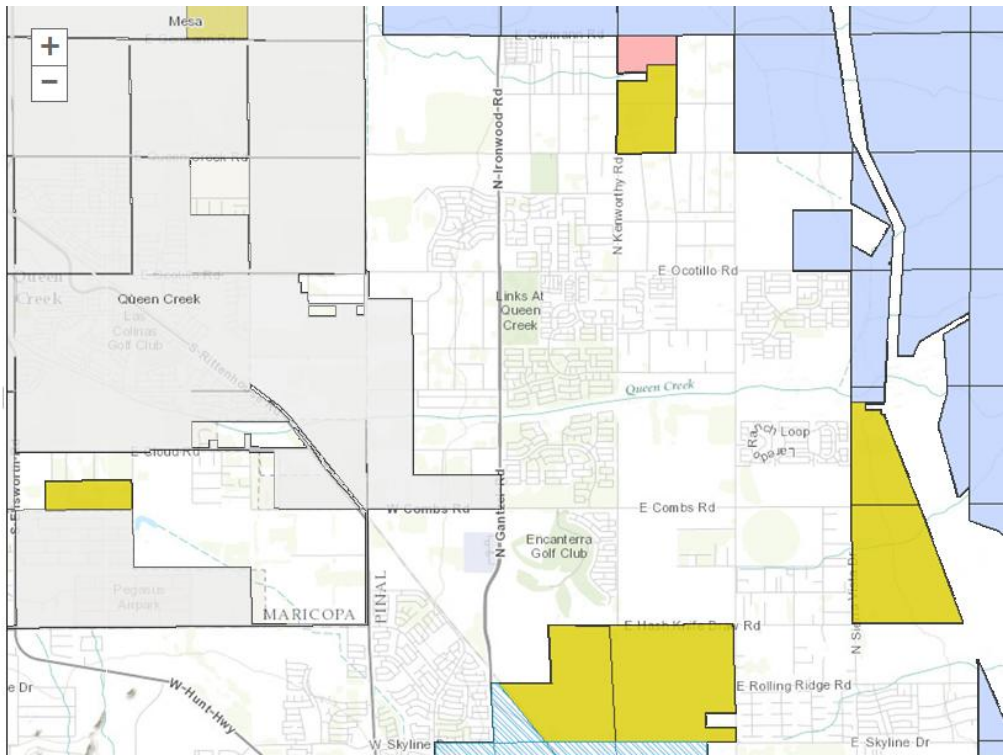

New Valley Town – State Trust Parcels – Entire Region

- Parcel Viewer
- Reference
 - Mileposts
 - Section Lines
 - Township Lines
 - Cities
- NRCD
 - Grazing Allotments
 - State Trust Parcels
 - Unleased Parcels
 - Ag Lease
 - Commercial Lease
 - Grazing Lease
 - Homesite Lease
 - Concession
 - US Govt Exclusive Use
 - US Govt Court Action
 - Institutional Use
- Beneficiaries
 - Mineral Parcels
 - Oil and Gas Parcels
 - Public Land Ownership
 - AUs Per Section

- Parcel Viewer
- Reference
 - Mileposts
 - Section Lines
 - Township Lines
 - Cities
- NRCD
 - Grazing Allotments
 - State Trust Parcels
 - Beneficiaries
 - Mineral Parcels
 - Oil and Gas Parcels
 - Public Land Ownership
 - Bureau of Land Management
 - City or County Parks
 - US Forest Service
 - Indian Reservations
 - Military
 - National Park Service
 - Other
 - Private
 - State Parks
 - State Trust
 - Fish & Wildlife Service
 - AUs Per Section

- Parcel Viewer
- Reference
 - Mileposts
 - Section Lines
 - Township Lines
 - Cities
- NRCD
 - Grazing Allotments
 - State Trust Parcels
 - Unleased Parcels
 - Ag Lease
 - Commercial Lease
 - Grazing Lease
 - Homesite Lease
 - Concession
 - US Govt Exclusive Use
 - US Govt Court Action
 - Institutional Use
 - Beneficiaries
 - Mineral Parcels
 - Oil and Gas Parcels
 - Public Land Ownership
 - AUs Per Section