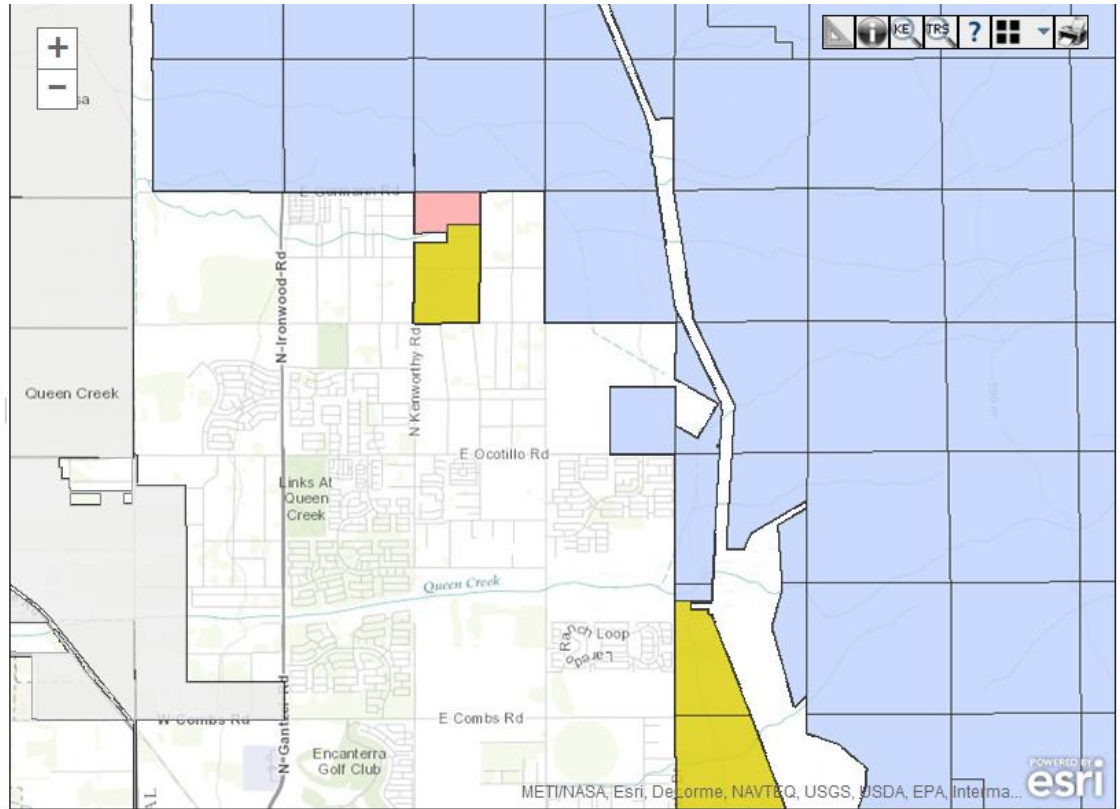

## New Valley Town – State Trust Parcels – Northern Region

- Parcel Viewer
- Reference
  - Mileposts
  - Section Lines
  - Township Lines
  - Cities
- NRCD
  - Grazing Allotments
- State Trust Parcels
  - Unleased Parcels
  - Ag Lease
  - Commercial Lease
  - Grazing Lease
  - Homesite Lease
  - Concession
  - US Govt Exclusive Use
  - US Govt Court Action
  - Institutional Use
- Beneficiaries
  - Mineral Parcels
  - Oil and Gas Parcels
  - Public Land Ownership
  - AUs Per Section

- Parcel Viewer
- Reference
  - Mileposts
  - Section Lines
  - Township Lines
  - Cities
- NRCD
  - Grazing Allotments
- State Trust Parcels
- Beneficiaries
  - Mineral Parcels
  - Oil and Gas Parcels
  - Public Land Ownership
    - Bureau of Land Management
    - City or County Parks
    - US Forest Service
    - Indian Reservations
    - Military
    - National Park Service
    - Other
    - Private
    - State Parks
    - State Trust

- Parcel Viewer
- Reference
  - Mileposts
  - Section Lines
  - Township Lines
  - Cities
- NRCD
- Grazing Allotments
- State Trust Parcels
  - Unleased Parcels
  - Ag Lease
  - Commercial Lease
  - Grazing Lease
  - Homesite Lease
  - Concession
  - US Govt Exclusive Use
  - US Govt Court Action
  - Institutional Use
- Beneficiaries
- Mineral Parcels
- Oil and Gas Parcels
- Public Land Ownership
- AUs Per Section