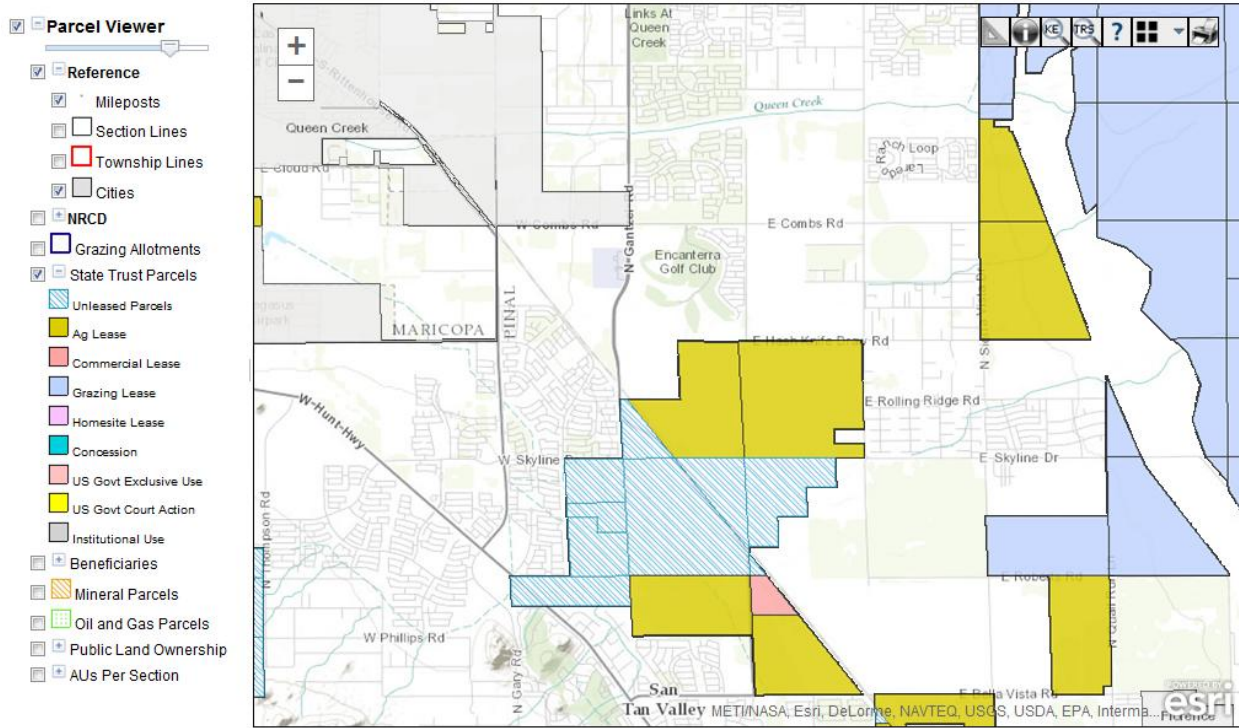

New Valley Town – State Trust Parcels – Southern Region

- Parcel Viewer**
- Reference
 - Mileposts
 - Section Lines
 - Township Lines
 - Cities
 - NRCD
 - Grazing Allotments
 - State Trust Parcels
 - Unleased Parcels
 - Ag Lease
 - Commercial Lease
 - Grazing Lease
 - Homesite Lease
 - Concession
 - US Govt Exclusive Use
 - US Govt Court Action
 - Institutional Use
 - Beneficiaries
 - Mineral Parcels
 - Oil and Gas Parcels
 - Public Land Ownership
 - AUs Per Section