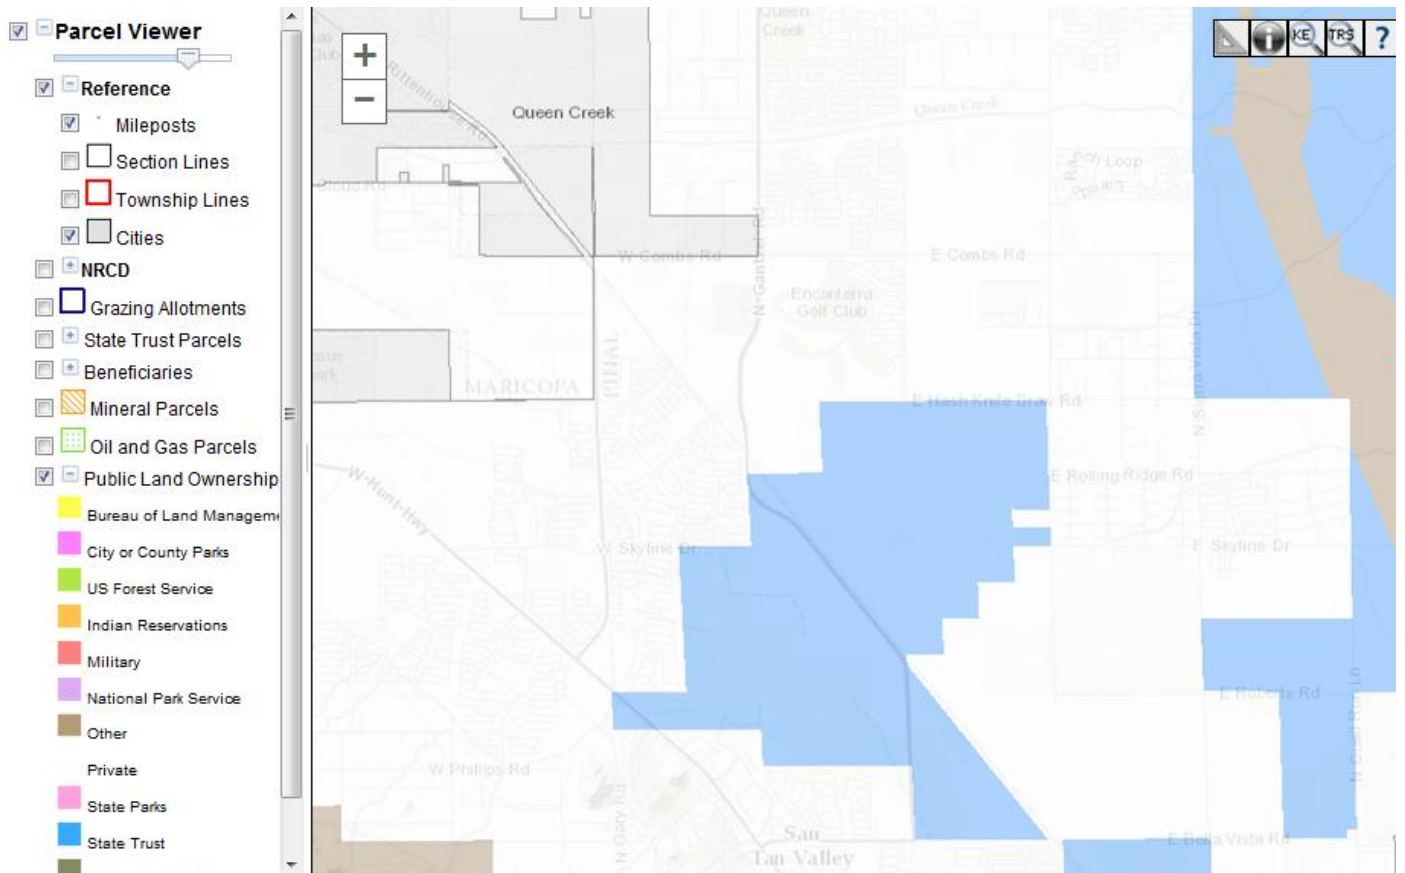

New Valley Town – State Trust Parcels – Southern Region

- Parcel Viewer**
- Reference
 - Mileposts
 - Section Lines
 - Township Lines
 - Cities
 - NRCD
 - Grazing Allotments
 - State Trust Parcels
 - Unleased Parcels
 - Ag Lease
 - Commercial Lease
 - Grazing Lease
 - Homesite Lease
 - Concession
 - US Govt Exclusive Use
 - US Govt Court Action
 - Institutional Use
 - Beneficiaries
 - Mineral Parcels
 - Oil and Gas Parcels
 - Public Land Ownership
 - AUs Per Section